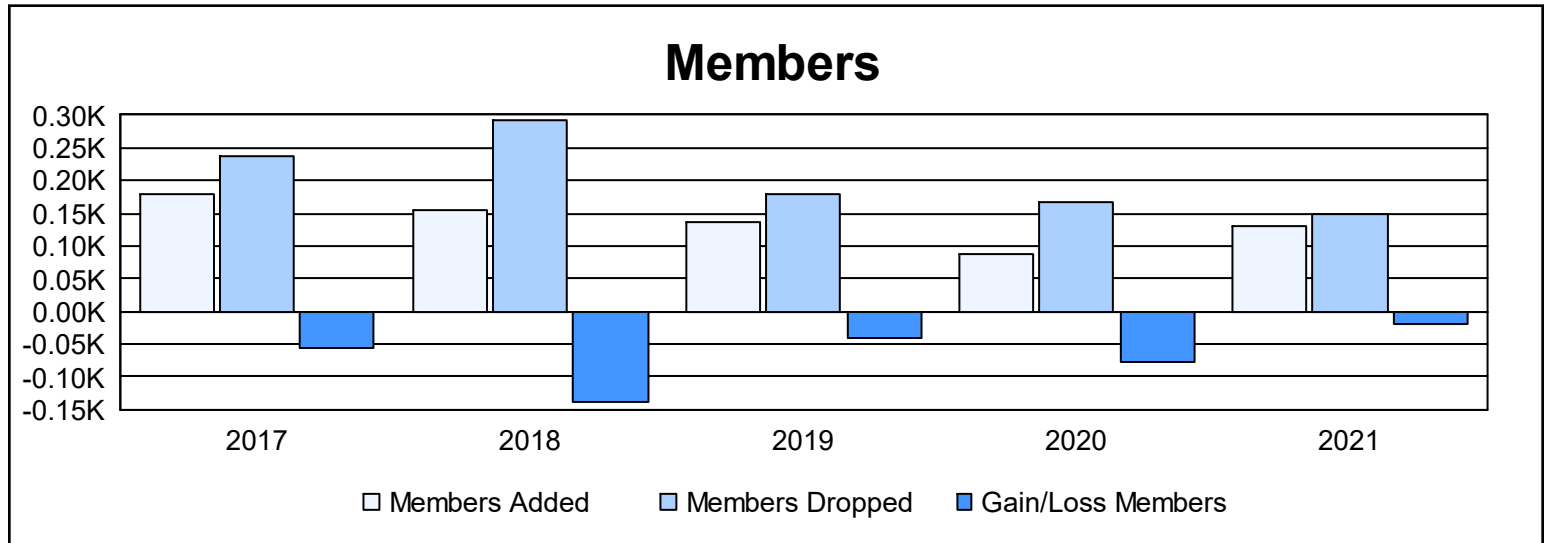

Year	New Clubs	Dropped Clubs	Gain/ Loss Clubs	New Members	Charter Members	Reinstate Members	Transfer Members	Total Member Added	Total Members Dropped	Gain/ Loss Members
2016-2017	0	1	-1	155	0	14	10	179	236	-57
2017-2018	0	5	-5	143	0	5	6	154	293	-139
2018-2019	0	1	-1	121	2	9	6	138	180	-42
2019-2020	0	2	-2	79	0	3	7	89	167	-78
2020-2021	0	1	-1	122	0	4	4	130	149	-19
<b>Average</b>	<b>0</b>	<b>2</b>	<b>-2</b>	<b>124</b>	<b>0</b>	<b>7</b>	<b>7</b>	<b>138</b>	<b>205</b>	<b>-67</b>

### Membership Composition June 2021 Cumulative