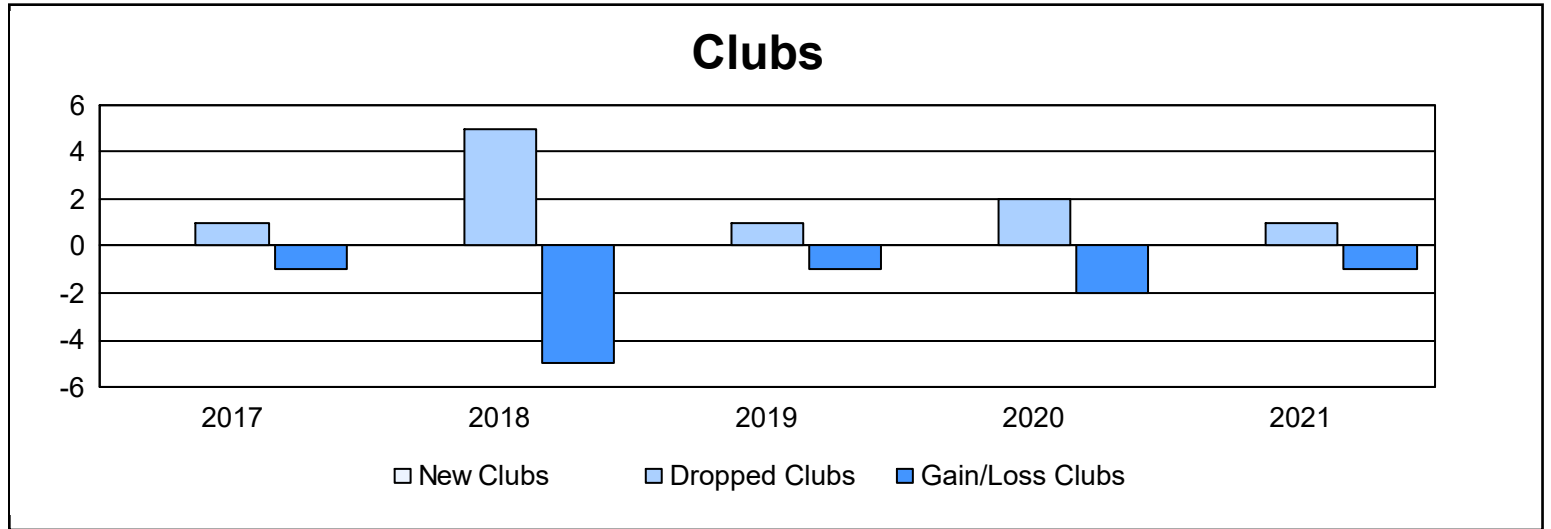

Year	New Clubs	Dropped Clubs	Gain/ Loss Clubs	New Members	Charter Members	Reinstate Members	Transfer Members	Total Member Added	Total Members Dropped	Gain/ Loss Members
2016-2017	0	1	-1	155	0	14	10	179	236	-57
2017-2018	0	5	-5	143	0	5	6	154	293	-139
2018-2019	0	1	-1	121	2	9	6	138	180	-42
2019-2020	0	2	-2	79	0	3	7	89	167	-78
2020-2021	0	1	-1	122	0	4	4	130	149	-19
<b>Average</b>	<b>0</b>	<b>2</b>	<b>-2</b>	<b>124</b>	<b>0</b>	<b>7</b>	<b>7</b>	<b>138</b>	<b>205</b>	<b>-67</b>

### Membership Composition June 2021 Cumulative